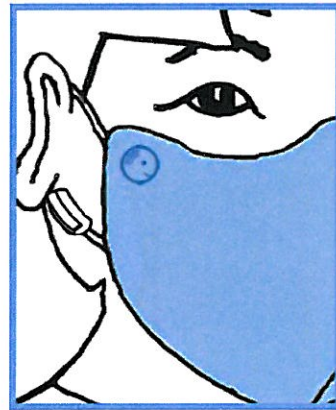

## FITTING INSTRUCTIONS

---

1

Cup mask over nose and under chin.

2

Put loops around ears. Adjust as required.

3

Press forefingers down on both sides of nose.