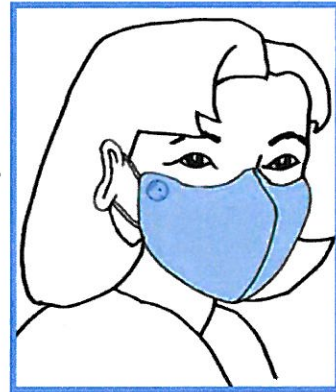

4

Check for snug fit and comfort.